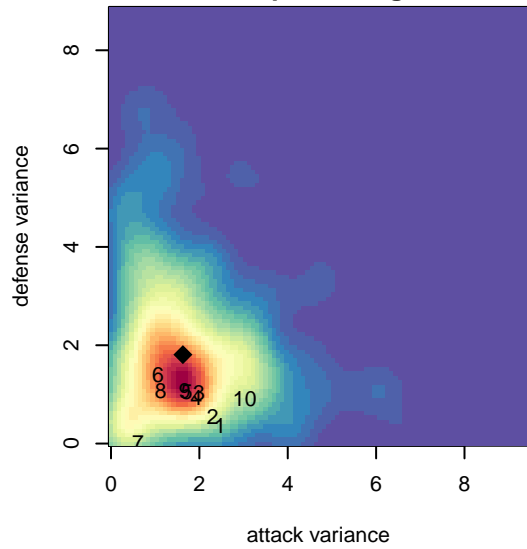

BIFC Blue B00

Bainbridge Island FC
 Bainbridge Island, WA
 B00 total strength=1167
 attack=4.25 defense=2.99
 fall league = RCL B00 Div 2
 spr league = Win RCL B00 Div 3
 notes= Self 2013

alt names used:
 [BIFC Blue B00] The Blues
 Bainbridge Island Blues
 BIFC Blue B00 – B14
 BIFC Blues
 BIFC Blue B00 – B14
 BIFC Blue B00 – B14

BIFC Blue B00
 Dots are actual minus expected GF (blue circles) and GA (red triangles).
 Blue line is smoothed change in attack strength. Red is smoothed change in defense strength.

**attack and defense variance (black dot)
relative to other teams
and top 10 in region**