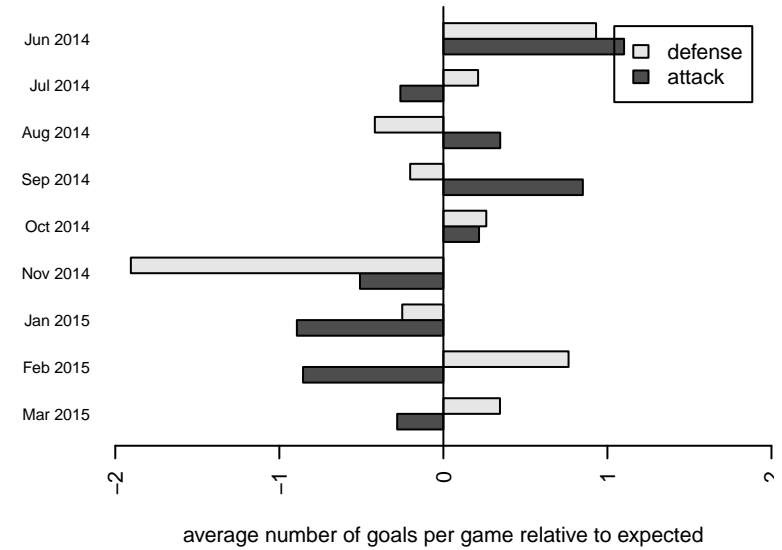

Performance relative to 13 month average