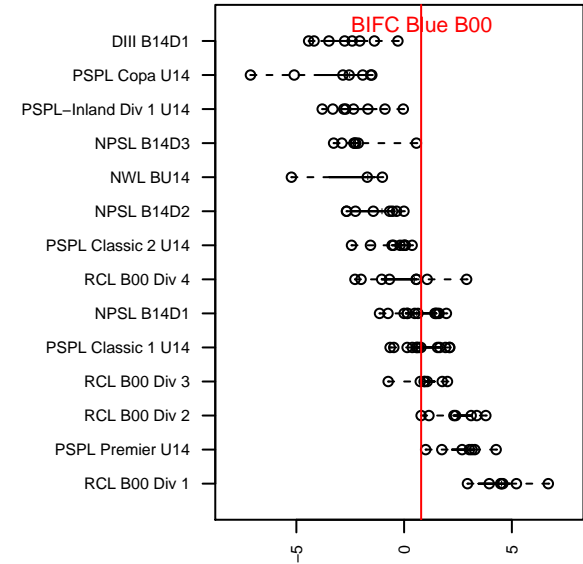

**attack and defense rating
relative to others at age
and all opponents in last 13 months**