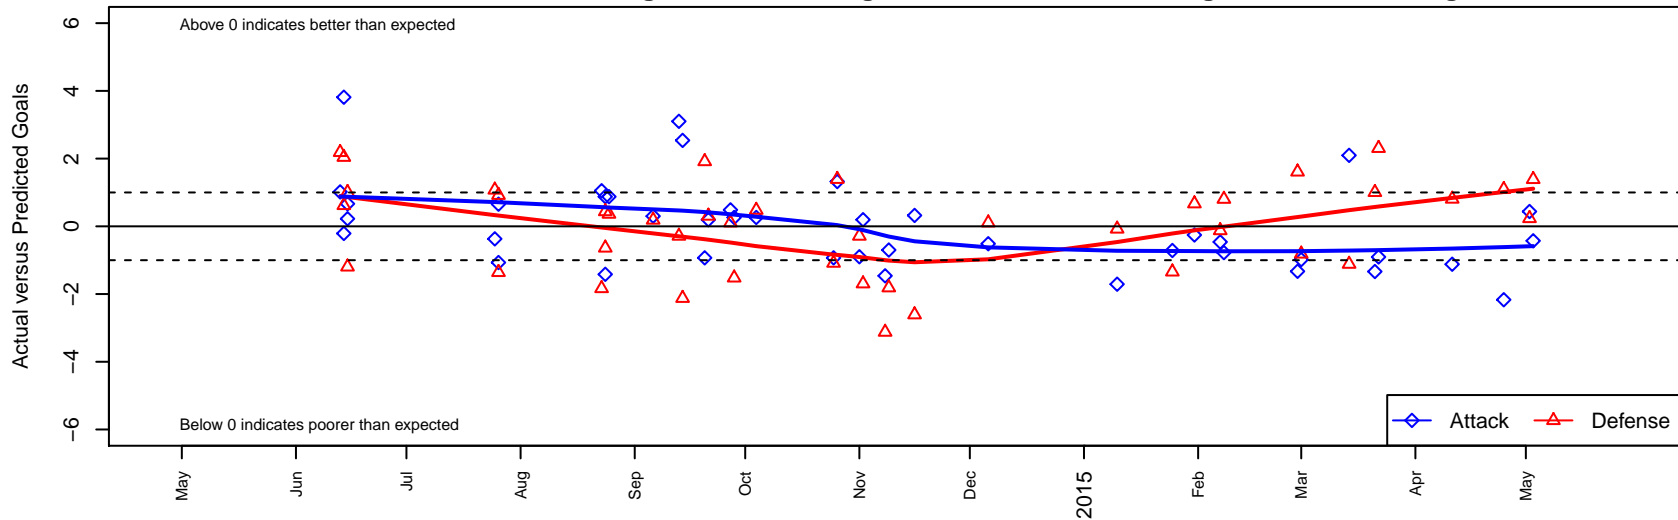

BIFC Blue B00

Bainbridge Island FC
 Bainbridge Island, WA
 B00 total strength=1167
 attack=4.25 defense=2.99
 fall league = RCL B00 Div 2
 spr league = Win RCL B00 Div 3
 notes= Self 2013

alt names used:
 [BIFC Blue B00] The Blues
 Bainbridge Island Blues
 BIFC Blue B00 – B14
 BIFC Blues
 BIFC Blue B00 – B14
 BIFC Blue B00 – B14

BIFC Blue B00
 Dots are actual minus expected GF (blue circles) and GA (red triangles).
 Blue line is smoothed change in attack strength. Red is smoothed change in defense strength.

**attack and defense variance (black dot)
relative to other teams
and top 10 in region**