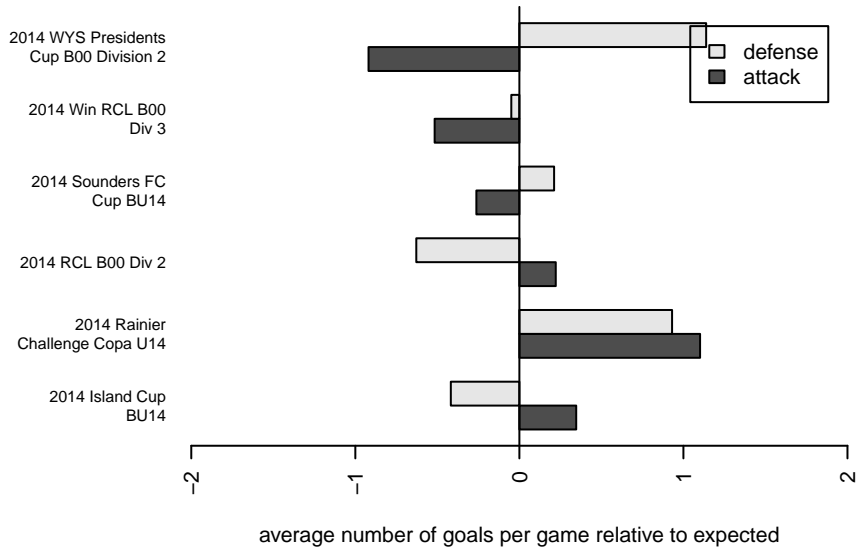

Performance relative to 13 month average